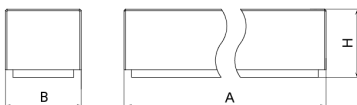

Bench made of precast granite grey concrete with grainy finish. May be positioned individually or in groups.
Recommended anchoring: free-standing.

Ref.	A	B	B1	H
UM372	2000	500	-	450
UM372S	500	500	-	450
UM348S	Ø 580	-	-	450