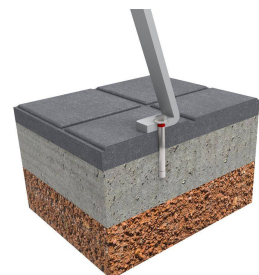

50 x 8 mm legs made of steel treated with Ferrus. 110 x 40 x 1800mm recycled polymers boards. Eco-friendly, comes from recycled and recyclable material. Without maintenance. Does not crack, splinter, rot nor dry. High resistance to bad weather conditions and humidity. Long-lasting and resistant.

Ref.	A	B	H	H1
UM362K-C	1800	725	845	440

The resistance of the slat

is guaranteed by an inserted steel profile.

Delivery disassembled

Assembly in three simple steps

Custom Marking

Aluminium 74 x 35 mm