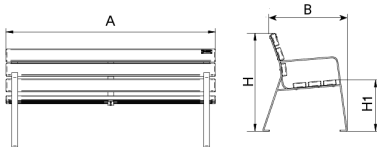

50 x 8 mm legs made of steel treated with Ferrus. 110 x 40 x 1800mm recycled polymers boards. Eco-friendly, comes from recycled and recyclable material. Without maintenance. Does not crack, splinter, rot nor dry. High resistance to bad weather conditions and humidity. Long-lasting and resistant.

Ref.	A	B	H	H1
UM362K-C	1800	725	845	440

The resistance of the slat

is guaranteed by an inserted steel profile.

Delivery disassembled

Assembly in three simple steps

Custom Marking

Aluminium 74 x 35 mm